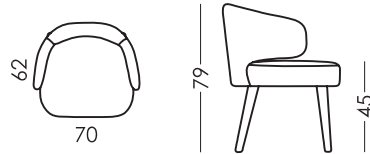

AQUARIUS

TECHNICAL DETAILS | RV001 | EN

fama

Measures

Width:	70cm
Height:	79cm
Depth:	62cm
Seat height:	45cm
Arm height:	-cm
Back height:	36cm
Depth open:	-cm

Technical information

Frame:	Pine wood and board
Seat suspension:	N.E.A
Back suspension:	Wood, pine and board
Seat firmness:	Medium hardness touch (white)
Seat foam:	Polyurethane 35Kg + fibre
Back cushions:	Medium hardness touch (white)
Loose cushions:	-
Removable cover:	-