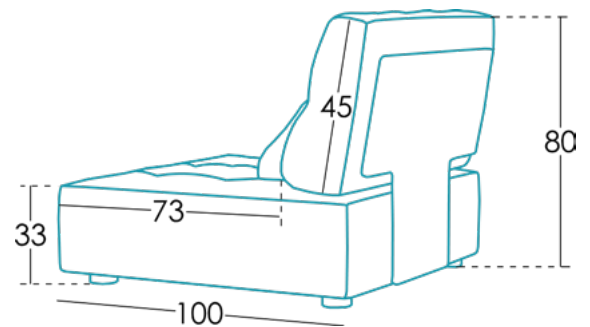

Options

Packaging

Packaging made up of shrink wrap and edge protectors.

The packaging comes along with the design. We always optimize it, so that it takes up as little space as possible and it is easy to carry it, avoiding the use of unnecessary packing material.

Sustainability

Our design is responsible as we minimize the impact of industrial activity, optimizing the entire field of design and production.

Every Fama products are PFCs Free.

At Fama Sofas, we recycle 99,9% of residue and waste, following the environmental policy of our company.

ARIANNE LOVE is manufactured by Fama Sofas, whose quality system is certified by AENOR and IQNET according to the ISO 9001-2015 standards, with the certificate number ES-0790/1999. In addition to the Environmental Management Certificate according to ISO 14001-2019.

All models have passed the tests required for granting the quality control label from Aidima-Cetem laboratories.