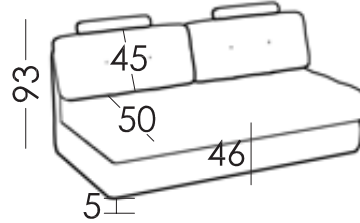

BOLERO

TECHNICAL DETAILS | RV001 | EN

fama

Measures

Width:	
Height:	93cm
Depth:	95cm
Seat height:	46cm
Arm height:	
Back height:	45cm
Depth open:	205cm

Guarantee

Frame and seat suspension: lifetime warranty

Mattress

Composition:	Padded fabric + foam + viscoelastic
Fire retardant:	Fire retardant mattress availability
Measures:	Width 80 140 160cm Length 195cm
Thickness:	13 18 cm
Mechanical test:	EN 13759:2012
Cycles:	5000