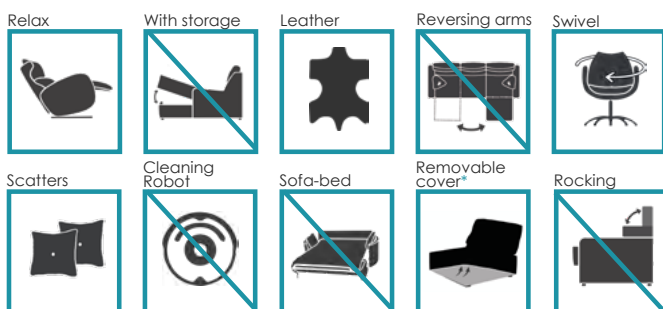

Measures

Width	103 cm
Height	110 cm
Depth	99 cm
Seat height	57 cm
Arm height	70 cm
Back height	58 cm
Depth when open	- cm

Technical information

Frame	Frame of pine wood and MDF
Seat suspension	N.E.A.
Back suspension	Webbing 80mm
Seat foam	Polyurethane 35kg + fibre
Seat firmness	Medium Foam (white)
Back cushions	Polyurethane 35kg + fibre
Loose cushions	Fibra Fibersilk 100%
Legs options	Metal feet
Colours	Standard feet
Removable cover	Seat, back and scatters*
Guarantee	Frame and seat suspension: lifetime warranty Rest of pieces: 3 years* *6-month guaranty extension by activating it on the web

[Would you like to know more?](#)

Options

Packaging

Packaging made up of shrink wrap and edge protectors.

The packaging comes along with the design. We always optimize it, so that it takes up as little space as possible and it is easy to carry it, avoiding the use of unnecessary packing material.