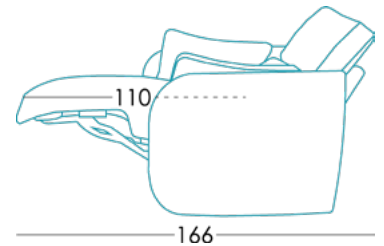

Measures

Width	103 cm
Height	110 cm
Depth	99 cm
Seat height	57 cm
Arm height	70 cm
Back height	58 cm
Depth when open	- cm

Technical information

Frame	Frame of pine wood and MDF
Seat suspension	N.E.A.
Back suspension	Webbing 80mm
Seat foam	Polyurethane 35kg + fibre
Seat firmness	Medium Foam (white)
Back cushions	Polyurethane 35kg + fibre
Loose cushions	Fibra Fibersilk 100%
Legs options	Metal feet
Colours	Standard feet
Removable cover	Seat, back and scatters*
Guarantee	Frame and seat suspension: lifetime warranty Rest of pieces: 3 years* *6-month guaranty extension by activating it on the web

[Would you like to know more?](#)

Options

Packaging

Packaging made up of shrink wrap and edge protectors.

The packaging comes along with the design. We always optimize it, so that it takes up as little space as possible and it is easy to carry it, avoiding the use of unnecessary packing material.