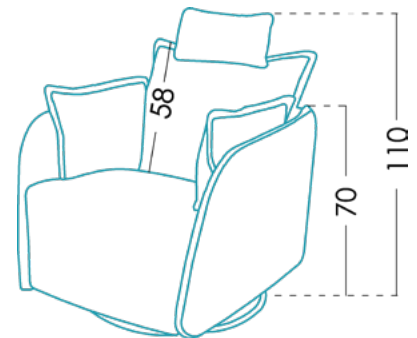

Measures

Width	103 cm
Height	110 cm
Depth	99 cm
Seat height	57 cm
Arm height	70 cm
Back height	58 cm
Depth when open	- cm

Technical information

Frame	Frame of pine wood and MDF
Seat suspension	N.E.A.
Back suspension	Webbing 80mm
Seat foam	Polyurethane 35kg + fibre
Seat firmness	Medium Foam (white)
Back cushions	Polyurethane 35kg + fibre
Loose cushions	Fibra Fibersilk 100%
Legs options	Metal feet
Colours	Standard feet
Removable cover	Seat, back and scatters*
Guarantee	Frame and seat suspension: lifetime warranty Rest of pieces: 3 years* *6-month guaranty extension by activating it on the web

[Would you like to know more?](#)

Options

Packaging

Packaging made up of shrink wrap and edge protectors.

The packaging comes along with the design. We always optimize it, so that it takes up as little space as possible and it is easy to carry it, avoiding the use of unnecessary packing material.