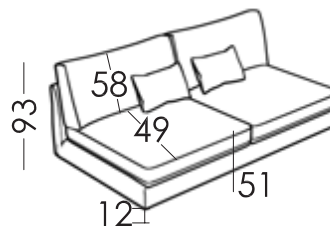

HELSINKI

TECHNICAL DETAILS | RV001 | EN

fama

Measures

Width:	
Height:	93cm
Depth:	95cm
Seat height:	51cm
Arm height:	
Back height:	58cm
Depth open:	205cm

Guarantee

Frame and seat suspension: lifetime warranty

Mattress

Composition:	Padded fabric + foam + viscoelastic
Fire retardant:	Fire retardant mattress availability
Measures:	Width 80 140 160cm Length 195cm
Thickness:	13cm
Mechanical test:	EN 13759:2012
Cycles:	5000
	For more information, please refer to the mattress data sheet.