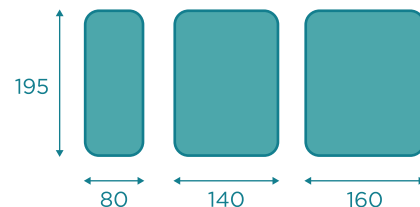

MATTRESS: BOLERO

TECHNICAL DETAILS | RV001 | EN

fama

Technical information

- 1. Upper fabric: MA3659 padded 150gr
- 2. Visco elastic: 2cm
- 3. Rubber: 32Kg soft
- 4. Banded mattress: 3D grey padded fabric
- 5. Lower fabric: Grey 3D fabric

Fire retardant: No

Measures

Width: 80 | 140 | 160cm
Length: 195cm
Thickness: 13cm

Packaging

Composed of shrink-wrapped plastic and protective corner protectors. The packaging was created at the same time as the design, optimising it so that it is easy to transport and takes up as little space as possible, avoiding the unnecessary use of packaging material.