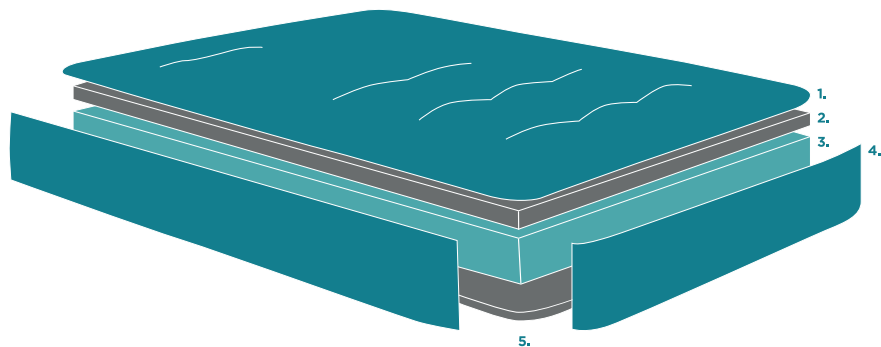

MATTRESS: BOLERO

TECHNICAL DETAILS | RV001 | EN

fama

Technical information

- 1. Upper fabric: MA3659 padded 150gr
- 2. Visco elastic: 2cm
- 3. Rubber: 32Kg soft
- 4. Banded mattress: 3D grey padded fabric
- 5. Lower fabric: Grey 3D fabric

Fire retardant: No

Measures

Width: 80 | 140 | 160cm
Length: 195cm
Thickness: 13cm

Packaging

Composed of shrink-wrapped plastic and protective corner protectors. The packaging was created at the same time as the design, optimising it so that it is easy to transport and takes up as little space as possible, avoiding the unnecessary use of packaging material.