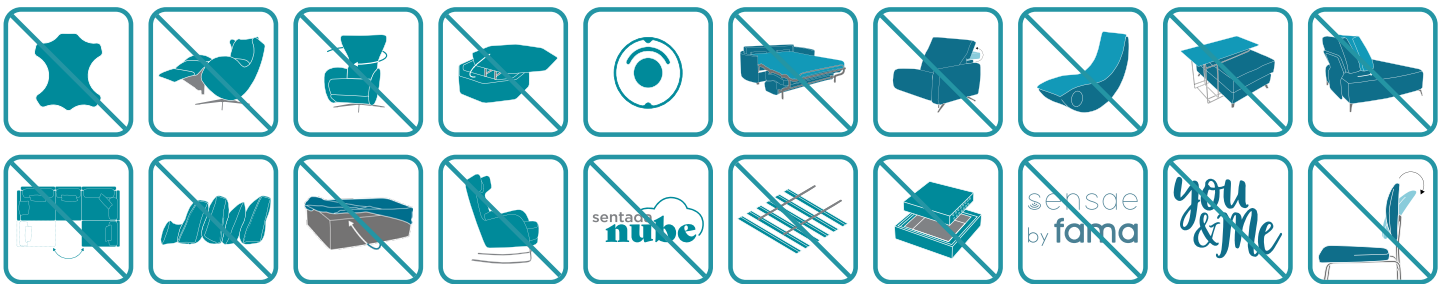

Options

MySoul is manufactured by Fama Sofas, whose quality system is certified by AENOR and IQNET according to the ISO 9001-2015 standards, with the certificate number ES-0790/1999. In addition to the Environmental Management Certificate according to ISO 14001-2019.

All models have passed the tests required for granting the quality control label from Aidima-Cetem laboratories.

ISO 9001

ER-0790/1999

ISO 14001

Compromiso con el Desarrollo Sostenible

Enjoy the new design
made in Spain

FAMA SOFAS S.L.U.

C/ Dr. Barraquer | Roviral, 1 - P.O.Box 41

30510 YECLA (Murcia) SPAIN

Telf: 968751050 / info@fama.es / www.fama.es