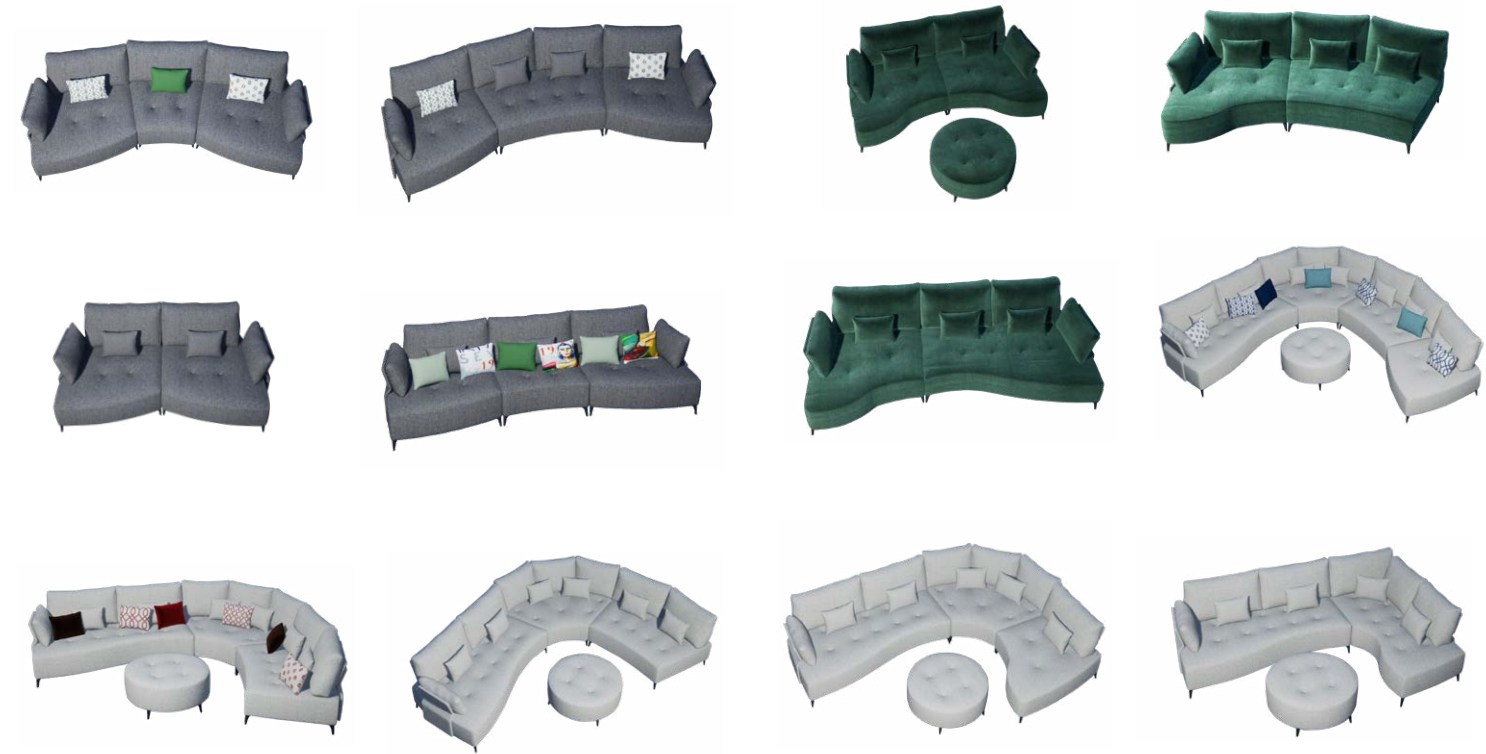

If there is one feature to point out for our Kalahari model, it is its curved shape. We would like to present different curved modules ("L", "V", "VX" and "W"), as well as a very unique corner ("R").

Just like anything else at Fama, it has a hidden innovation, which does not affect the aesthetics and brings new features. We have designed an adjustable backrest system for two depths.

Thanks to this smart adjustable backrest system, you can have two different depths in one sofa. A new extra-flat hidden mechanism created by Fama along with the new seat shapes, which offer new solutions to the market.

In order to avoid this, we place the loop side of the Velcro in the cover, and the hook side in the hidden part of the sofa frame for all our models with removable covers.

.....
“A new extra-flat hidden mechanism created by Fama along with the new seat shapes, which offer new solutions to the market”

KALAHARI UNIK
Fixed Back

KALAHARI MOVE
Ajustable Back

KALAHARI 

INFINITE COMBINATIONS

KALAHARI 

NEW TYPOLOGY OF CHAISE-MEDIUM

.....
"As a novelty we have different modules with curved shapes and an intermediate depth, which offer more space to sit"