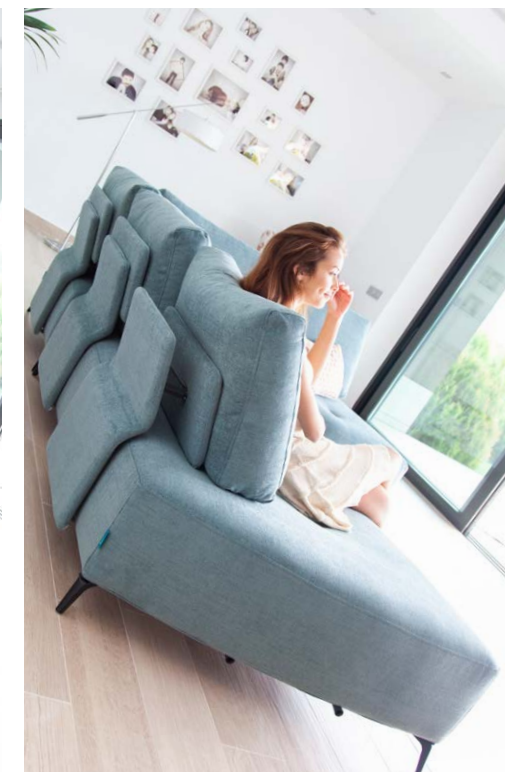

Just like anything else at Fama, it has a hidden innovation, which does not affect the aesthetics and brings new features. We have designed an adjustable backrest system for two depths.

As you all know, family members usually have different preferences and needs when it comes to seating. Even for the same person, the sofa is a piece which we use for different purposes, and there are certain activities which require more upright postures than others.

Thanks to this smart adjustable backrest system, you can have two different depths in one sofa. A new extra-flat hidden mechanism created by Fama along with the new seat shapes, which offer new solutions to the market.

Last but not the least, Kalahari has removable covers. We use the same system as Klee and Arianne Plus models.

We would like to point out that most of the removable cover options which are found on the market, use the hook side of the Velcro for covers and hold it directly to the sofa frame. But thinking about the durability of the covers, this is a mayor mistake. As when you wash the covers, if you do not protect the hook side of the Velcro, the covers get easily damaged.

In order to avoid this, we place the loop side of the Velcro in the cover, and the hook side in the hidden part of the sofa frame for all our models with removable covers.

.....
“A new extra-flat hidden mechanism created by Fama along with the new seat shapes, which offer new solutions to the market”