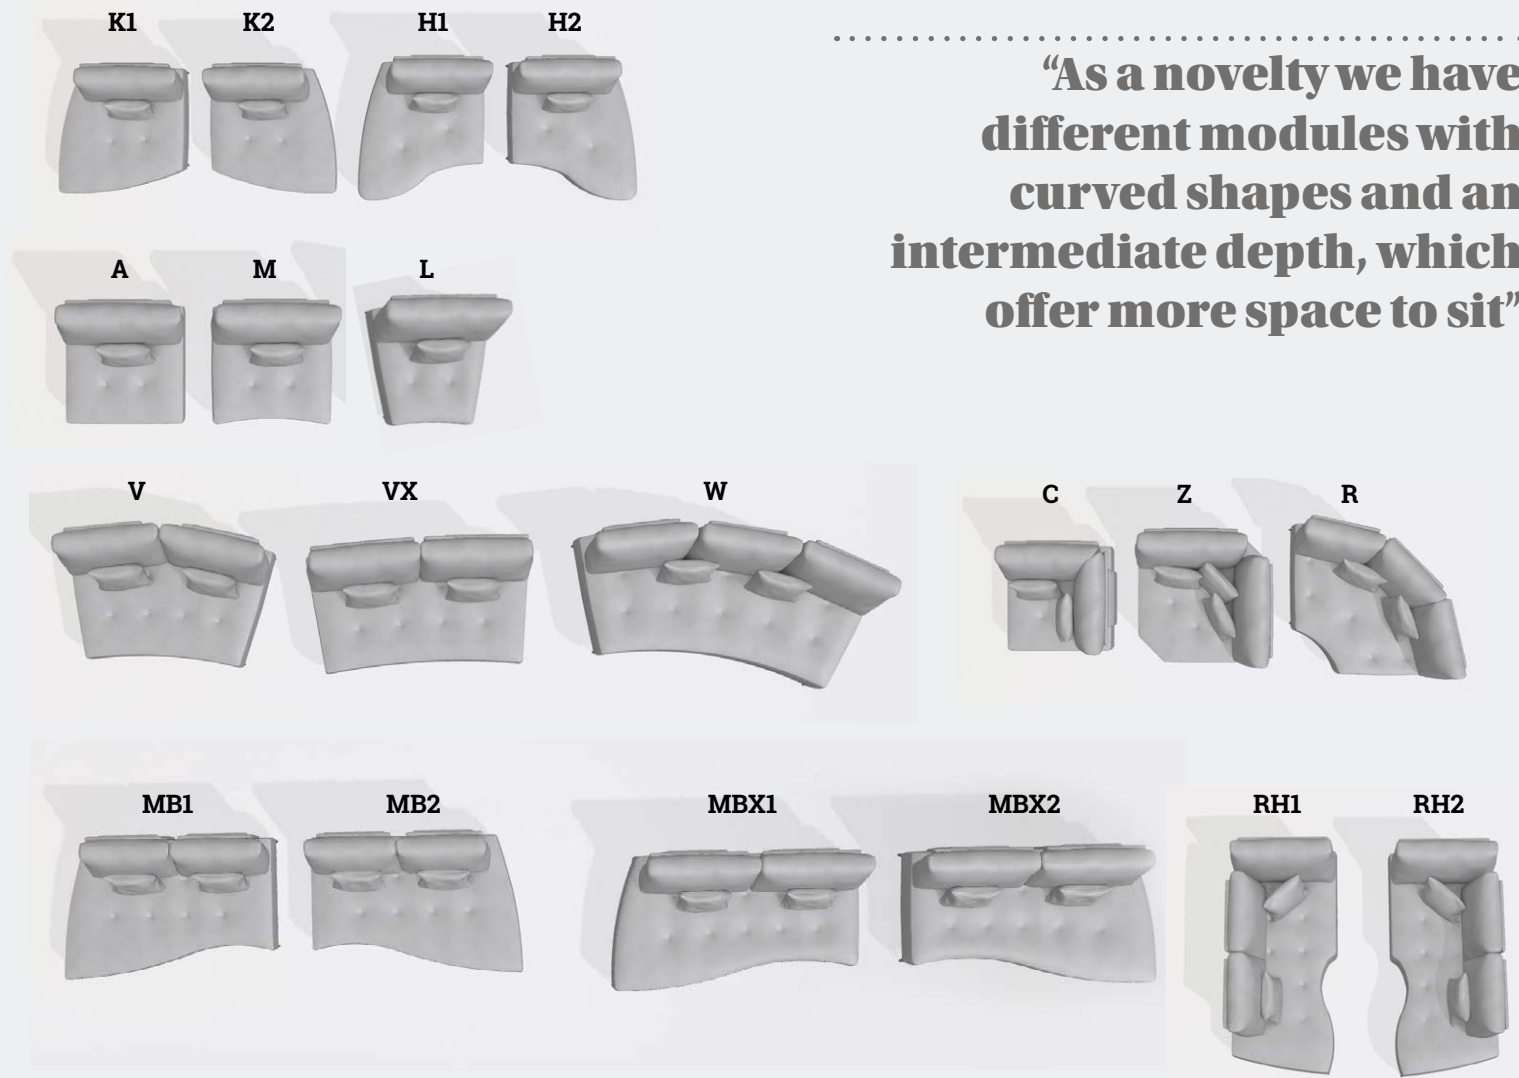

Thanks to this smart adjustable backrest system, you can have two different depths in one sofa. A new extra-flat hidden mechanism created by Fama along with the new seat shapes, which offer new solutions to the market.

In order to avoid this, we place the loop side of the Velcro in the cover, and the hook side in the hidden part of the sofa frame for all our models with removable covers.

.....
“A new extra-flat hidden mechanism created by Fama along with the new seat shapes, which offer new solutions to the market”

KALAHARI UNIK
Fixed Back

KALAHARI MOVE
Ajustable Back

KALAHARI 

INFINITE COMBINATIONS

KALAHARI 

NEW TYPOLOGY OF CHAISE-MEDIUM

.....
"As a novelty we have different modules with curved shapes and an intermediate depth, which offer more space to sit"