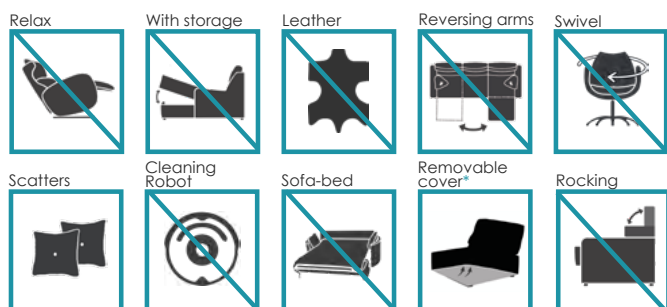

Options

Packaging

Packaging made up of shrink wrap and edge protectors.

The packaging comes along with the design. We always optimize it, so that it takes up as little space as possible and it is easy to carry it, avoiding the use of unnecessary packing material.

Sustainability

Our design is responsible as we minimize the impact of industrial activity, optimizing the entire field of design and production.

Every Fama products are PFCs Free.

At Fama Sofas, we recycle 99,9% of residue and waste, following the environmental policy of our company.

VALENTINA is manufactured by Fama Sofas, whose quality system is certified by AENOR and IQNET according to the ISO 9001-2015 standards, with the certificate number ES-0790/1999. In addition to the Environmental Management Certificate according to ISO 14001-2019.

All models have passed the tests required for granting the quality control label from Aidima-Cetem laboratories.

FAMA SOFAS S.L.U.
C/ Dr. Jiménez Díaz s/n - P.O.Box 41
30510 YECLA (Murcia) SPAIN
Telf: 968751050 / info@fama.es / www.fama.es