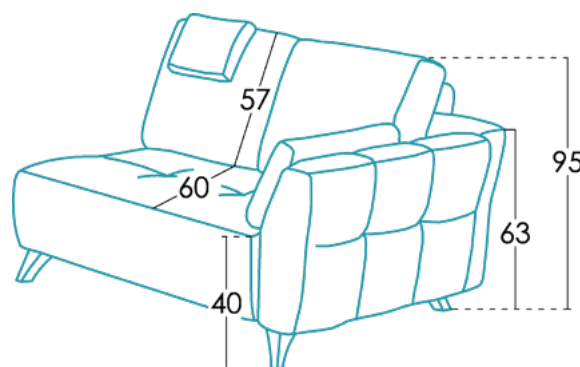

Options

Packaging

Packaging made up of shrink wrap and edge protectors.

The packaging comes along with the design. We always optimize it, so that it takes up as little space as possible and it is easy to carry it, avoiding the use of unnecessary packing material.

Sustainability

Our design is responsible as we minimize the impact of industrial activity, optimizing the entire field of design and production.

Every Fama products are PFCs Free.

At Fama Sofas, we recycle 99,9% of residue and waste, following the environmental policy of our company.

VALENTINA is manufactured by Fama Sofas, whose quality system is certified by AENOR and IQNET according to the ISO 9001-2015 standards, with the certificate number ES-0790/1999. In addition to the Environmental Management Certificate according to ISO 14001-2019.

All models have passed the tests required for granting the quality control label from Aidima-Cetem laboratories.

FAMA SOFAS S.L.U.
C/ Dr. Jiménez Díaz s/n - P.O.Box 41
30510 YECLA (Murcia) SPAIN
Telf: 968751050 / info@fama.es / www.fama.es